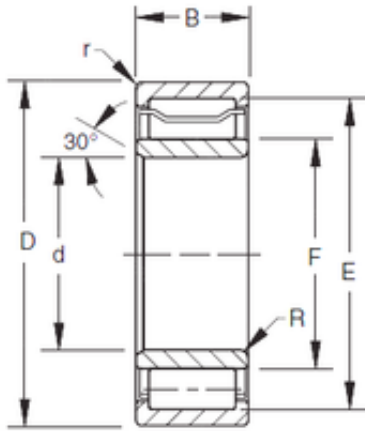

Horton Bearing Services

Bearing A-5238-WS

Bearing No. A-5238-WS

Bore Diameter	190 mm
Outer Diameter	313 mm
d	190 mm
F	224 mm
D	340 mm
E	313 mm
B	114,3 mm
C	114,3 mm
R	7,9 mm
r	3 mm

A-5238-WS Bearing 2D drawings and 3D CAD models