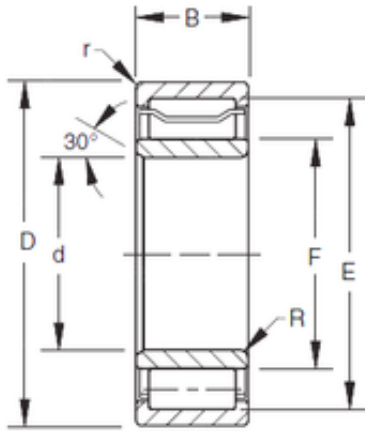

Horton Bearing Services

Bearing A-5244-WM

Bearing No. A-5244-WM

Bore Diameter	220 mm
Outer Diameter	367 mm
d	220 mm
F	260 mm
D	400 mm
E	367 mm
B	133,35 mm
C	133,35 mm
R	9,5 mm
r	3 mm

A-5244-WM Bearing 2D drawings and 3D CAD models